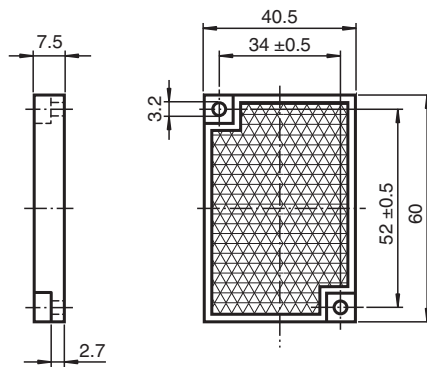

# Reflector REF-H60

- Mounting holes for simple installation

Reflector, rectangular 40.5 mm x 60 mm, mounting holes

## Dimensions

### Mechanical specifications

Material PMMA/ABS

Dimensions 60 mm x 40.5 mm x 7.5 mm

Mounting mounting holes